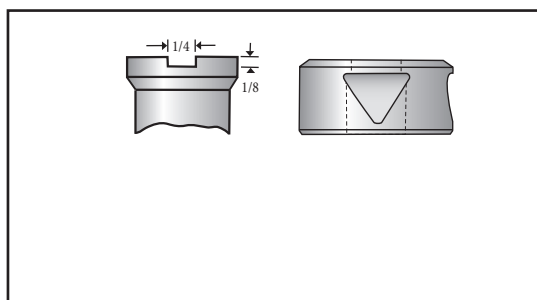

**241 Tip Holder**

**241 Punch Tip**  
Available up to 4"

**FLAT BAR SHEAR BLADES**

**ANGLE SHEAR BLADES**

**PUNCH STEMS AND COUPLING NUTS**

**OVERSIZE ATTACHMENT**

**PEDESTAL DIE HOLDER**