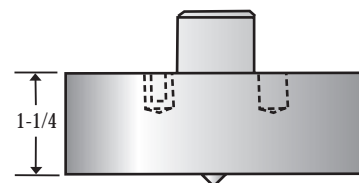

**241 Tip Holder**

**241 Punch Tip**  
Available up to 4"

**FLAT BAR SHEAR BLADES**

**ANGLE SHEAR BLADES**

**PUNCH STEMS AND COUPLING NUTS**

**OVERSIZE ATTACHMENT**

**PEDESTAL DIE HOLDER**