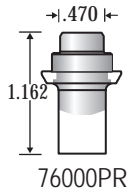

Non-Headed Punch Styles

75001

76000PR